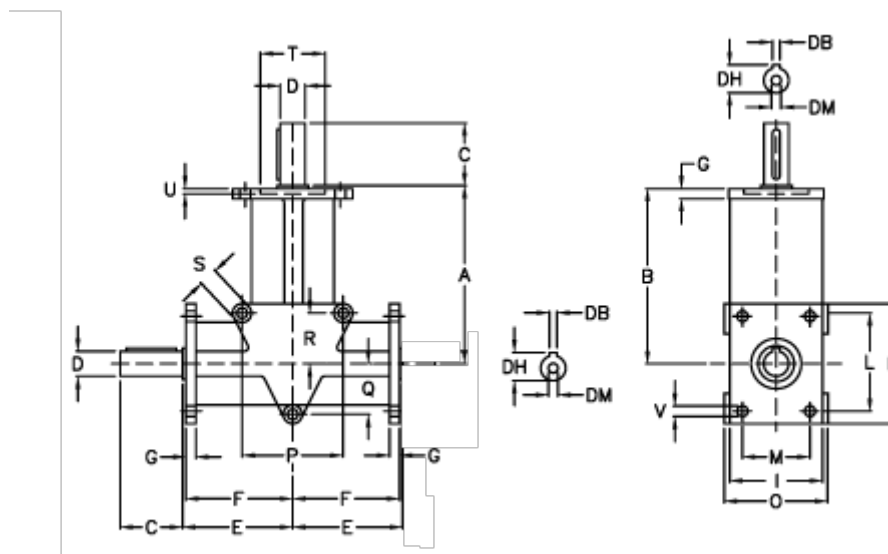

Article number: 2944025002100

Description: Bevel gear RAN 25SA i=2

Measures

A	= 152.5	E = 82.5	O = 100
B	= 150	F = 80	P = 90
C	= 60	G = 12	Q = 45
DB	= 8	H = 98	R = 70
Description	= RAN 25	I = 98	S = 12.5
DH	= 28.0	L = 76	T H7 = 62
D h6	= 25	M = 76	U = 4.0
DM	= M8	N = 10.5	V = 10.5

Weight (kg) = 5.0